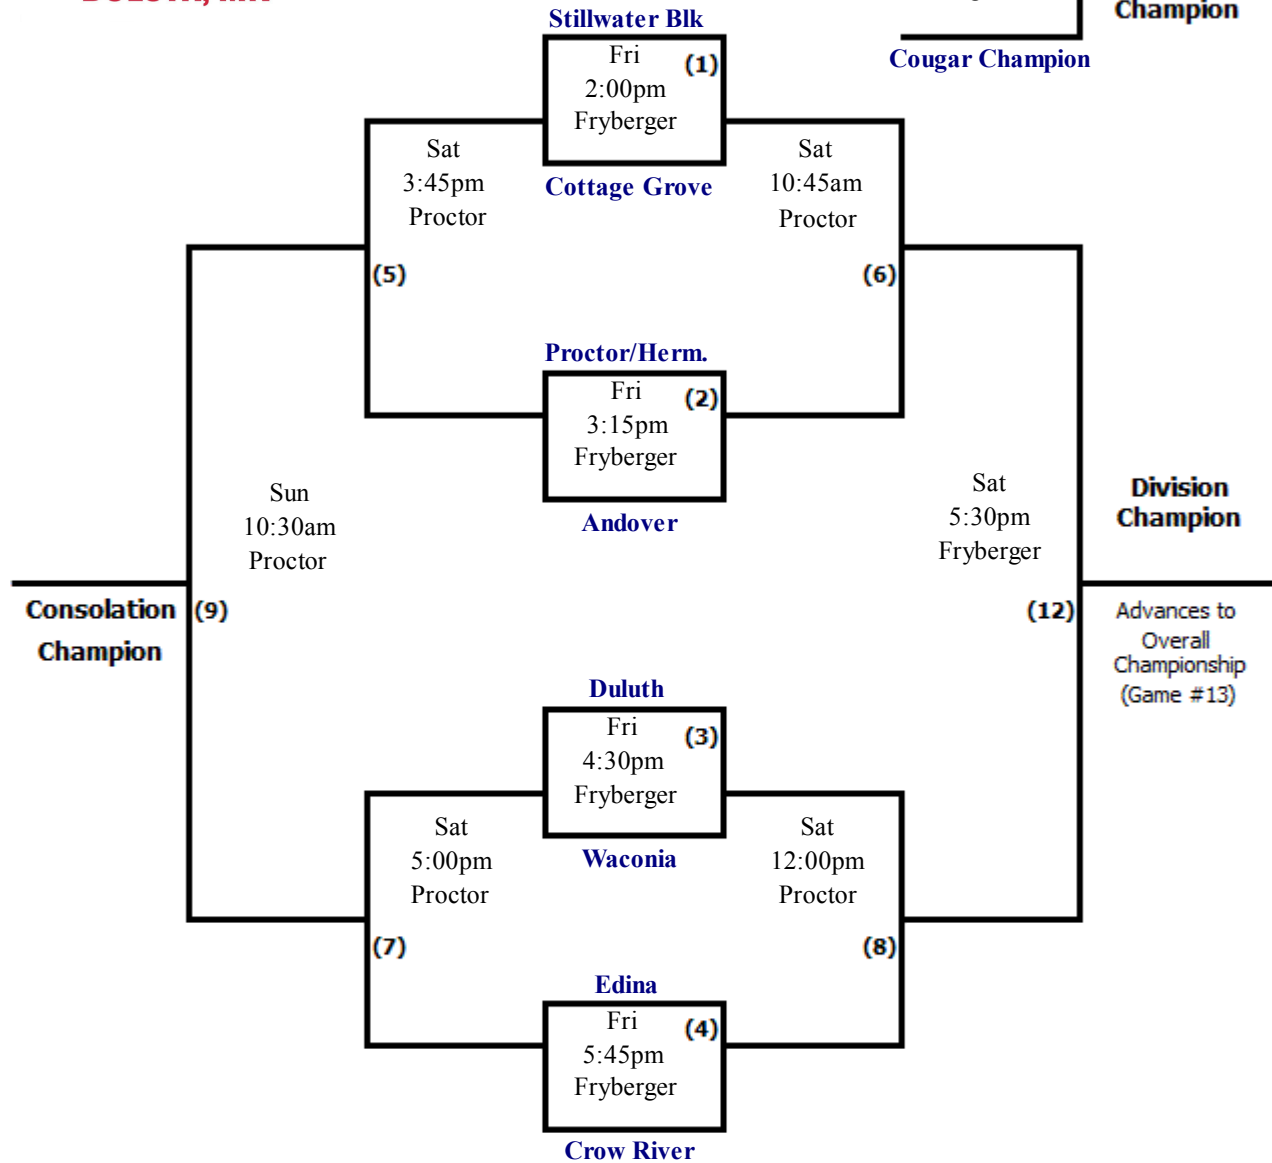

**2012 St. Luke's Icebreaker Invitational
Duluth Girls Hockey Association**

January 13th - 15th, 2012

10U-B Cougar

Revised 12/1/2011 - Powered by Tourneyville

Terrier Champion

Sun (13)
2:00pm
Heritage-Sill

**Overall
Champion**

Cougar Champion

Friendship Game

(Defeated 5) (11)
Sun
9:15am
Proctor
(Defeated 7)

3rd Place Game

(Defeated 6) (10)
Sun
11:45am
Proctor
(Defeated 8)

3rd Place

Home Team = Top Team Listed Wears White Jersey