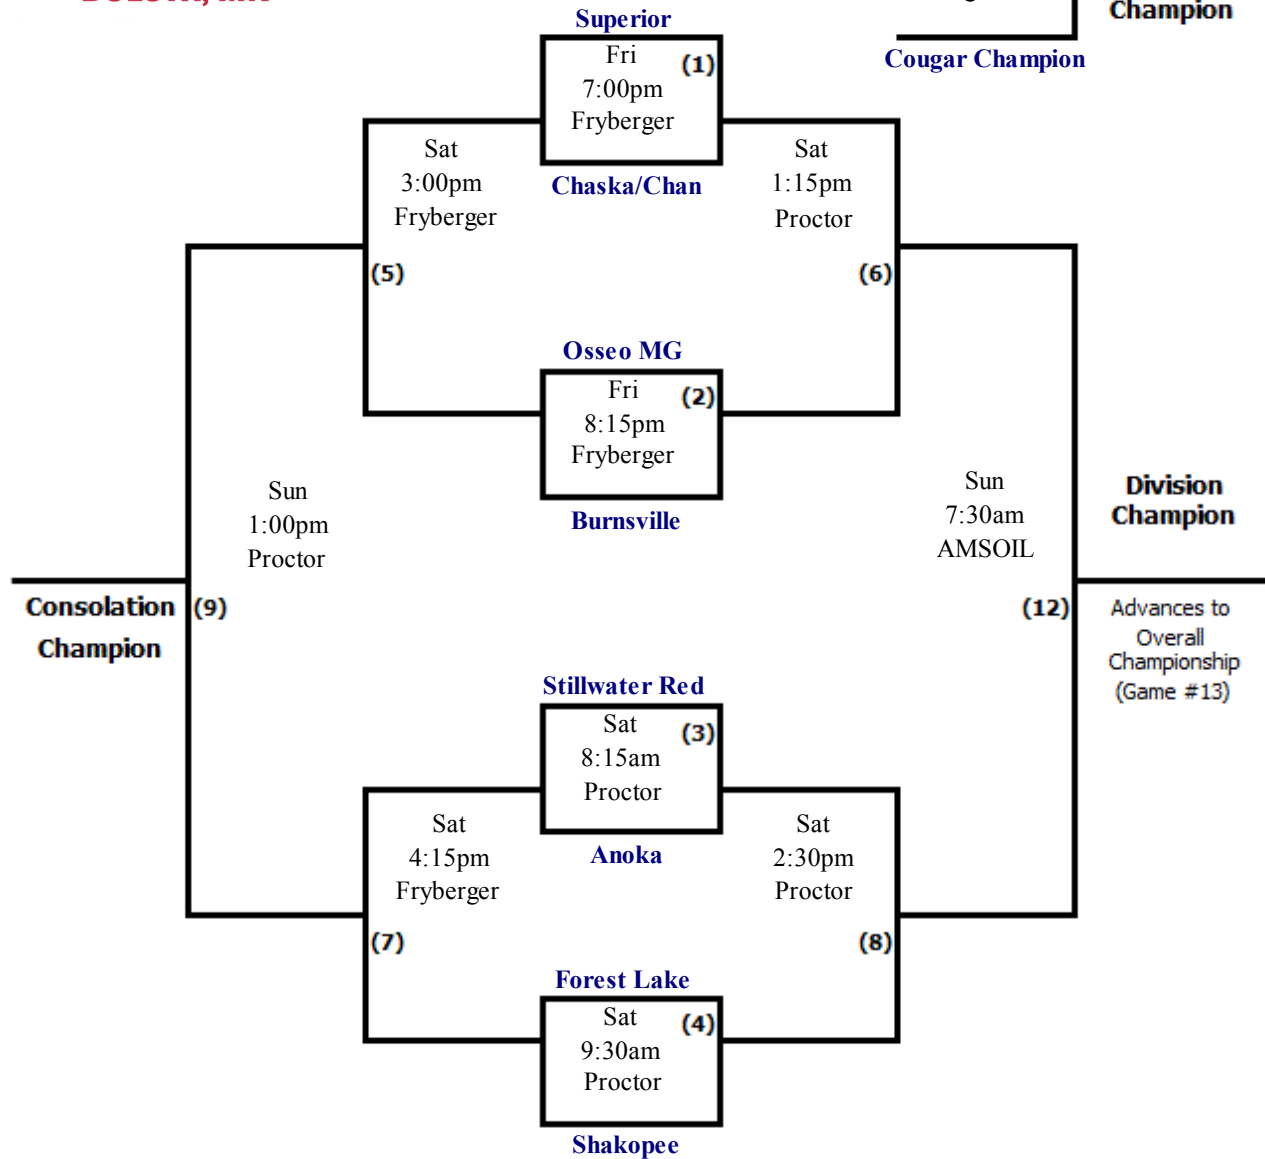

**2012 St. Luke's Icebreaker Invitational
Duluth Girls Hockey Association
January 13th - 15th, 2012**

10U-B Terrier
Revised 12/1/2011 - Powered by [Tourneyville](#)

Terrier Champion

Sun (13)
2:00pm
Heritage-Sill

**Overall
Champion**

Cougar Champion

Friendship Game

(Defeated 5) (11)
Sun
8:00am
Proctor
(Defeated 7)

3rd Place Game

(Defeated 6) (10)
Sun
11:30am
UMD
(Defeated 8) **3rd Place**

Home Team = Top Team Listed Wears White Jersey