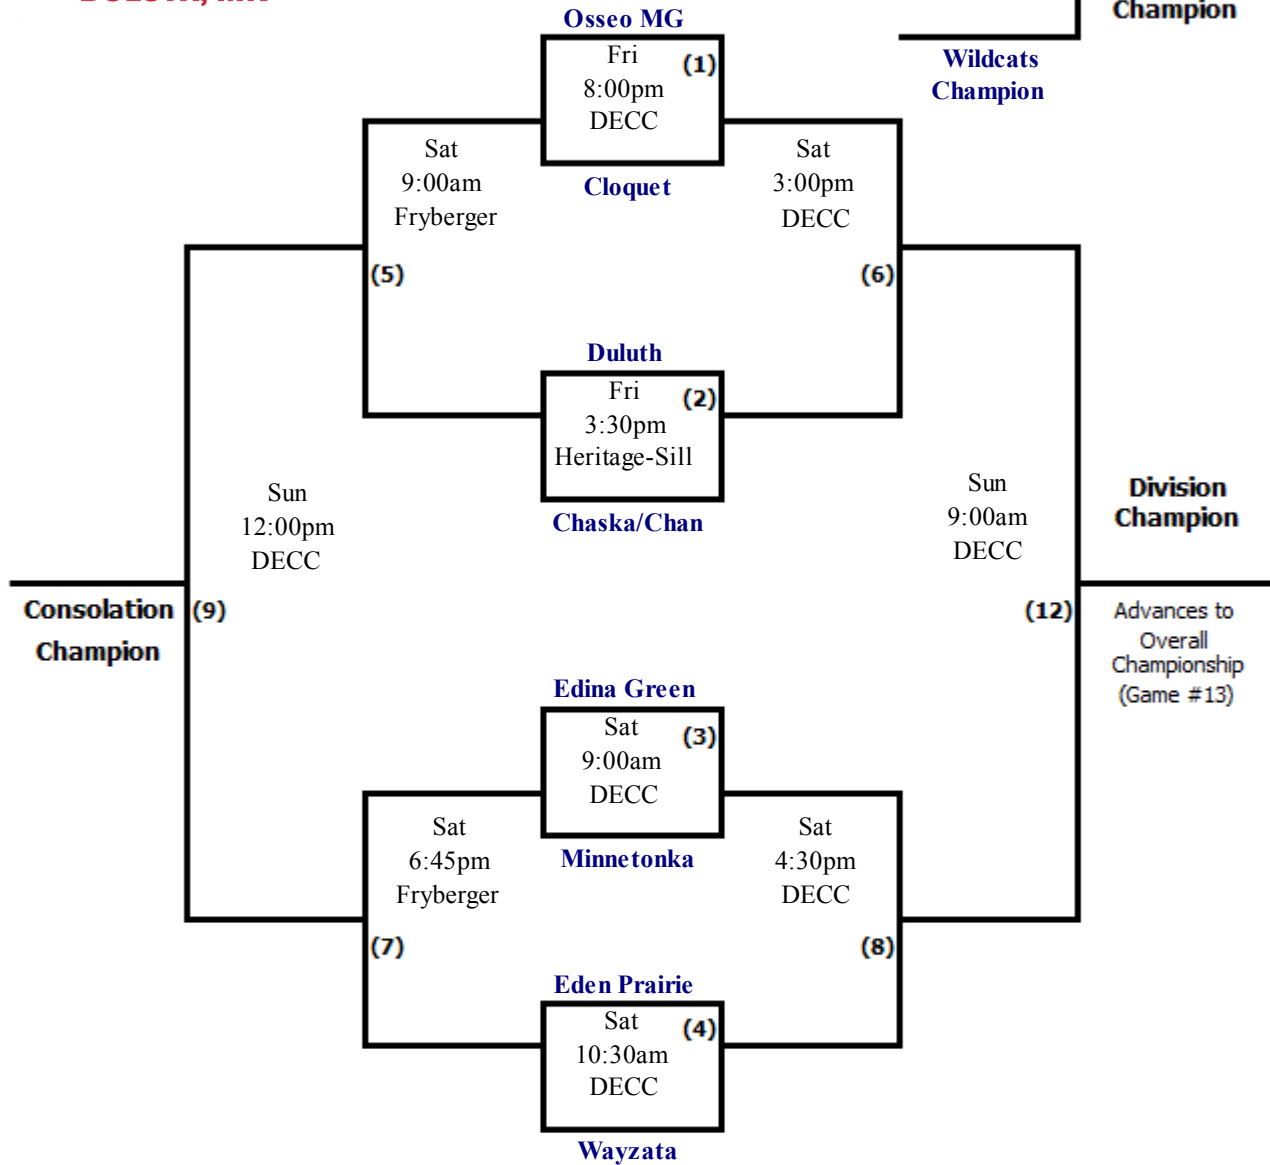

**2012 St. Luke's Icebreaker Invitational**  
**Duluth Girls Hockey Association**  
**January 13th - 15th, 2012**

**14U-A Badgers**

Revised 12/1/2011 - Powered by Tourneyville

**Badgers Champion**

**Friendship Game**

(Defeated 5) (11)  
 Sun  
 10:30am  
 DECC  
 (Defeated 7)

**3rd Place Game**

(Defeated 6) (10)  
 Sun  
 1:30pm  
 DECC  
 (Defeated 8)

**3rd Place**

Home Team = Top Team Listed Wears White Jersey