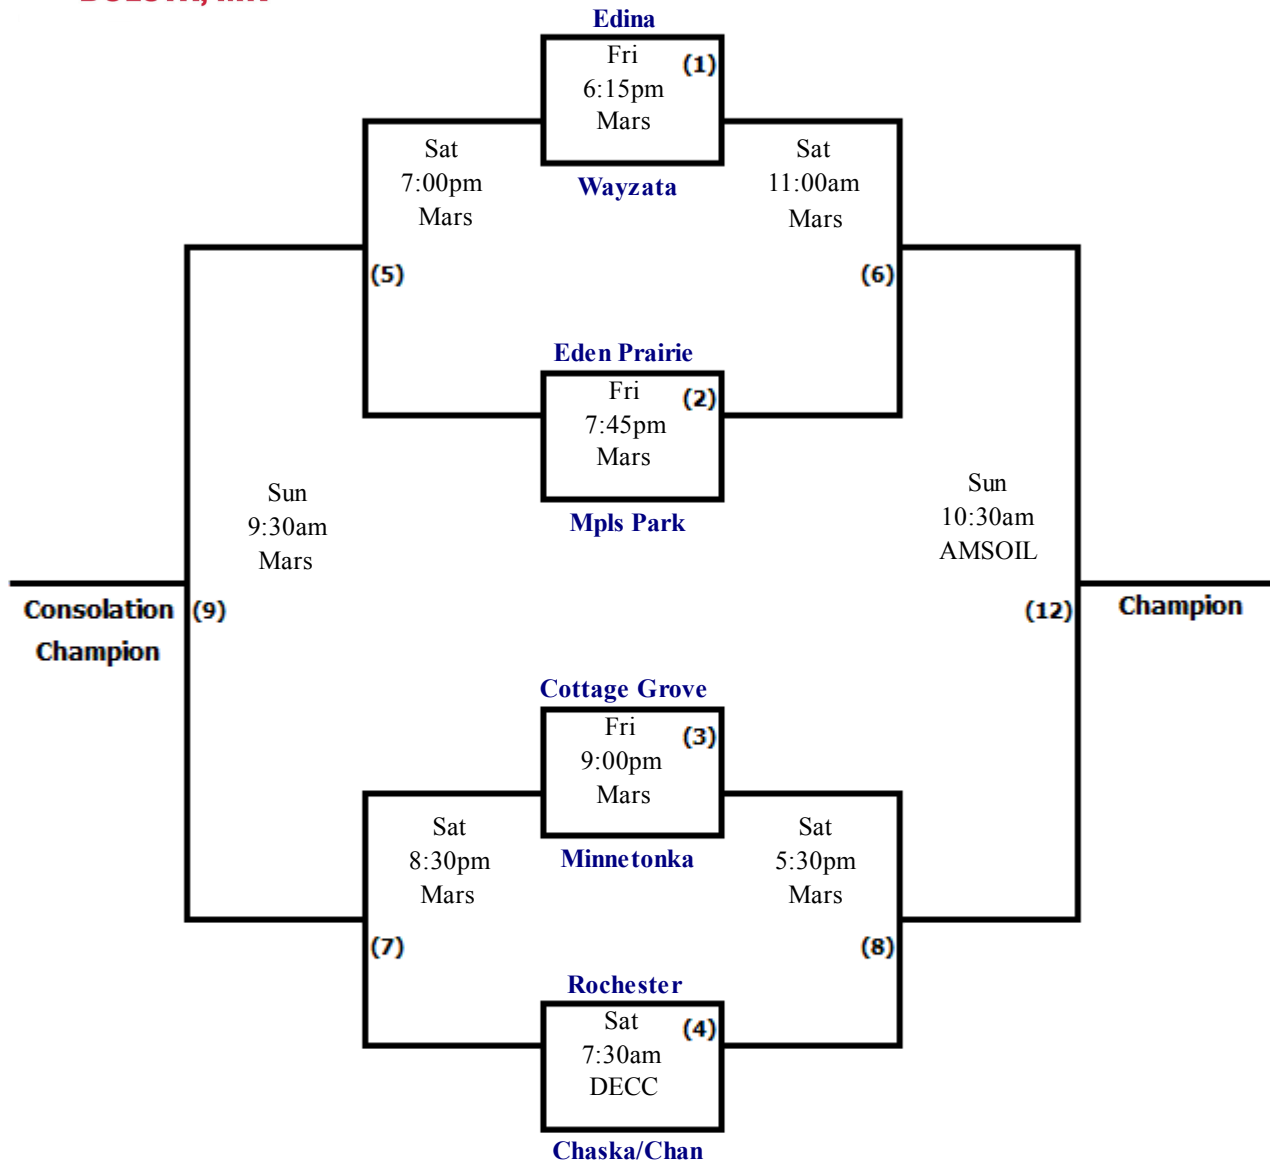

2012 St. Luke's Icebreaker Invitational
Duluth Girls Hockey Association
January 13th - 15th, 2012

14U-B Saints

Revised 12/1/2011 - Powered by Tourneyville

Friendship Game

(Defeated 5) **(11)**
 Sun
 8:00am
 Mars
 (Defeated 7)

3rd Place Game

(Defeated 6) **(10)**
 Sun
 11:00am
 Mars
 (Defeated 8)

3rd Place

Home Team = Top Team Listed Wears White Jersey